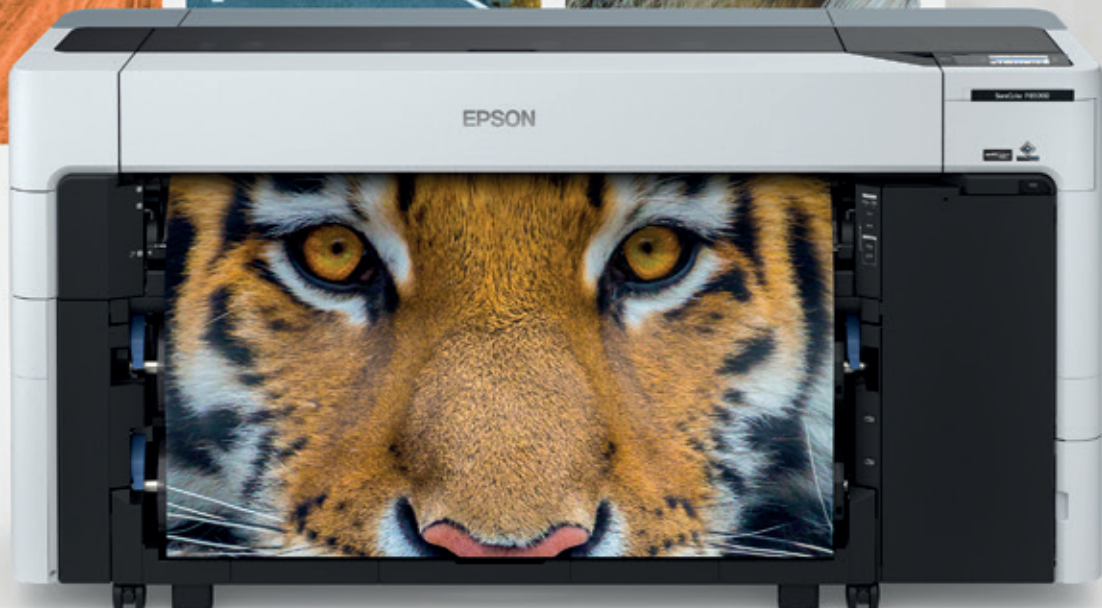

SureColor SC-P8500D

Compact and stylish commercial photo and poster printer

EPSON[®]
EXCEED YOUR VISION

High-quality, secure printing with enhanced productivity

The SureColor SC-P8500D is a 44-inch, high-quality commercial printer for photos and posters, with a compact, contemporary design. It is the ideal choice for use in poster production and copy shops, combining highly-secure, productive printing, vibrant image quality and easy operation.

Produce vibrant, high-quality photos and posters

Excellent print quality is achieved thanks to the SC-P8500D's 6-colour UltraChrome Pro6 pigment inkset - including a new grey ink to broaden the colour gamut - which provides smooth gradation and less graininess. This means the print quality of the SC-P8500D is equivalent to other 8-colour printers in the market. It's also supported by Adobe Postscript 3 as standard which delivers faster processing times for the most complex image reproduction (PDF, JPEG, TIFF, EPS, Cals-G4 data files.) The PrecisionCore MicroTFP printhead, Variable Sized Droplet Technology and Nozzle Verification Technology combine to produce vibrant, high-quality images, time after time.

Increase productivity with impressive speeds and dual-roll capability

The SC-P8500D offers impressive print speeds for increased productivity. Its 2.64-inch PrecisionCore MicroTFP printhead prints up to 18m²/hr in photo quality and enables auto-switching between two different media types or sizes and the optional production stacker* allows continuous unattended printing of two full rolls of media, to support high production volumes. The automatic take-up reel function of the upper roll enables high productivity roll-to-roll printing. The printer's new drop-in auto paper loading system makes it easy for even inexperienced users to handle roll media. Loading cutsheet and posterboard from the front is also beneficial for untrained users.