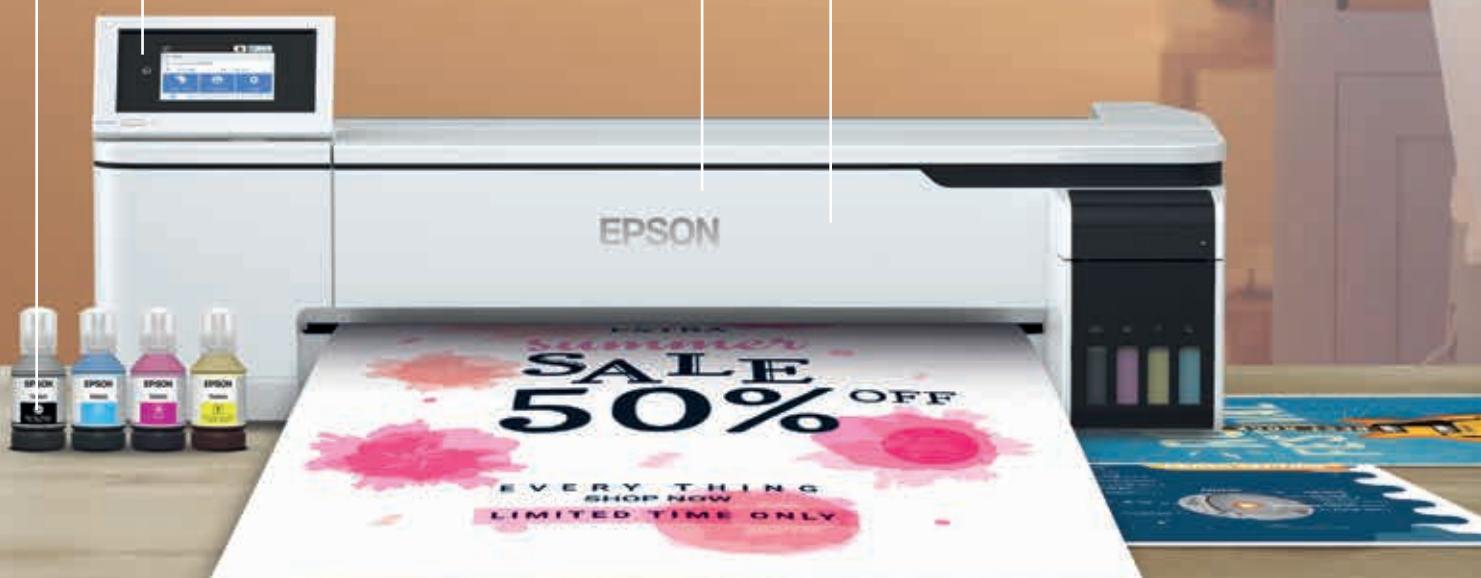

The compact professional-level poster printer

Whether this is your first investment in a large format printer or an expansion of your current print and reproduction facilities, look no further than the Epson SureColor SC-T3100x.

Designed for those who need a professional-level poster printer without a significant total cost of ownership, the SC-T3100x guarantees exceptional print performance and productivity. The 4-colour printer features a compact 24-inch design, which fits neatly into any workspace, and a high-capacity refillable ink solution via four 140ml ink bottles.

PRECISIONCORE

Convenient

The capability to continue printing while the ink is being refilled

Reliable and efficient

Epson's PrecisionCore MicroTFP printhead and Nozzle Verification Technology

Easy to use

4.3" touchscreen display, Wi-Fi connectivity and Epson Print Automate software support

Practical

A compact 24" design, automatic media changeover, print-out holder and optional stand