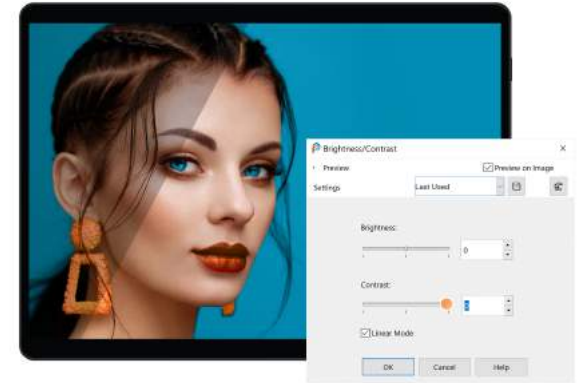

NEW! AI Denoise – Easily remove random variation of brightness and color in images commonly caused by low light environments.

NEW! AI Style Transfer – Transform your photos into stylized works of art instantly with the power of artificial intelligence. Experiment with new presets designed to replicate famous artistic styles using a variety of media types.

NEW! Sea-to-Sky™ Workspace – Experience an all-new photo editing workspace designed to take your underwater and drone photography to new heights. Make seamless corrections and creative improvements with a custom set of tools and relive your most memorable moments to the fullest.

ENHANCED! Photography Workspace – Explore the enhanced, highly simplified, and intuitive user interface the Photography Workspace has to offer. Focus exclusively on quick photo edits in a sleek and instinctive environment perfect for new users to learn and master in no time! Designed for touch and Ultra HD 4K devices to help you work more efficiently.

NEW! Creative Content – At the very core of PaintShop Pro is creativity. Which is why we've added new brushes, color palettes, gradients, patterns, and picture tubes. Download the new patterns from the Welcome Book, and find the rest of the new content already built into PaintShop Pro.