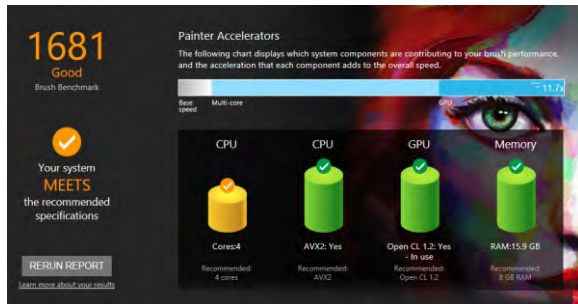

Impressive new features

NEW Performance Optimization

The Brush Accelerator™ scores your system *and* applies the optimal Painter performance settings automatically allowing GPU and CPU to ensure Painter runs like a dream.

NEW Interface Advancements

Revamped Property Bars, flyouts, and palettes for brushes and tools improve painting efficiencies and intuitive advances will elevate your understanding of Painter.

NEW Improved Brush Selector

View enhanced dab and stroke previews at-a-glance, no hovering required, and enjoy more painting pixels with a slimmed down Brush Selector.

NEW Convenient Color Selection

Universally select color throughout Painter within your favorite tools plus enjoy six new color harmonies that can be saved as color sets.

NEW Advanced Brush and Tool Controls

Grab your previous brush in a flash with either the click of a button or a shortcut and enjoy painting with the eraser, doge, burn and clone tools without lag.

ENHANCED Layer Workflow

Contextual and high-level menu improvements save time and workflow tweaks to collapsing, locking, selecting and pasting increase the responsiveness of layers.